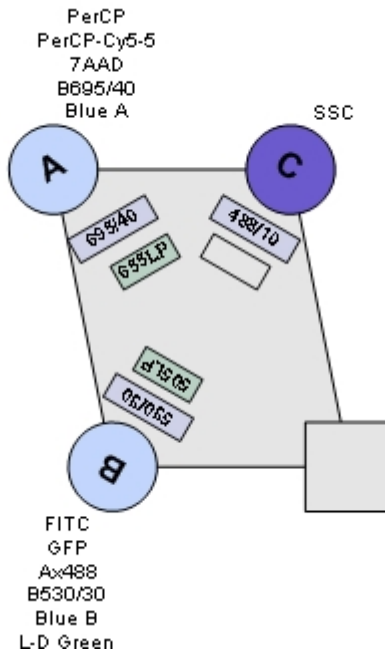

### Red Laser (640nm)

### Blue Laser (488nm) SSC

Violet Laser  
(405nm)

UV Laser  
(351nm)

Indo-1 (Blue)  
U530/30  
U645 LP  
UV A

DAPI  
Hoechst Blue  
DyLight 350  
U450/50  
UV B

Yellow Green Laser  
(561nm)