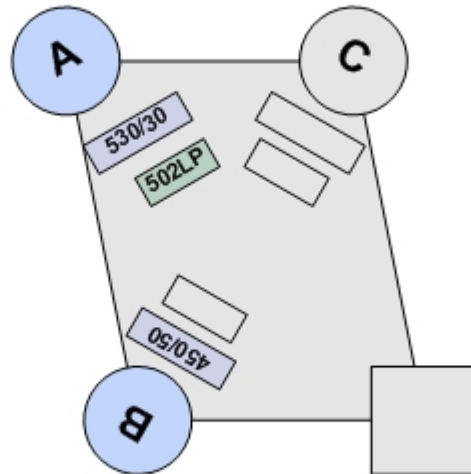

### Blue Laser (488nm) SSC

Violet Laser  
(405nm)

UV Laser  
(351nm)

Indo-1 (Blue)  
U530/30  
U645 LP  
UV A

DAPI  
Hoechst Blue  
DyLight 350  
U450/50  
UV B

Yellow Green Laser  
(561nm)