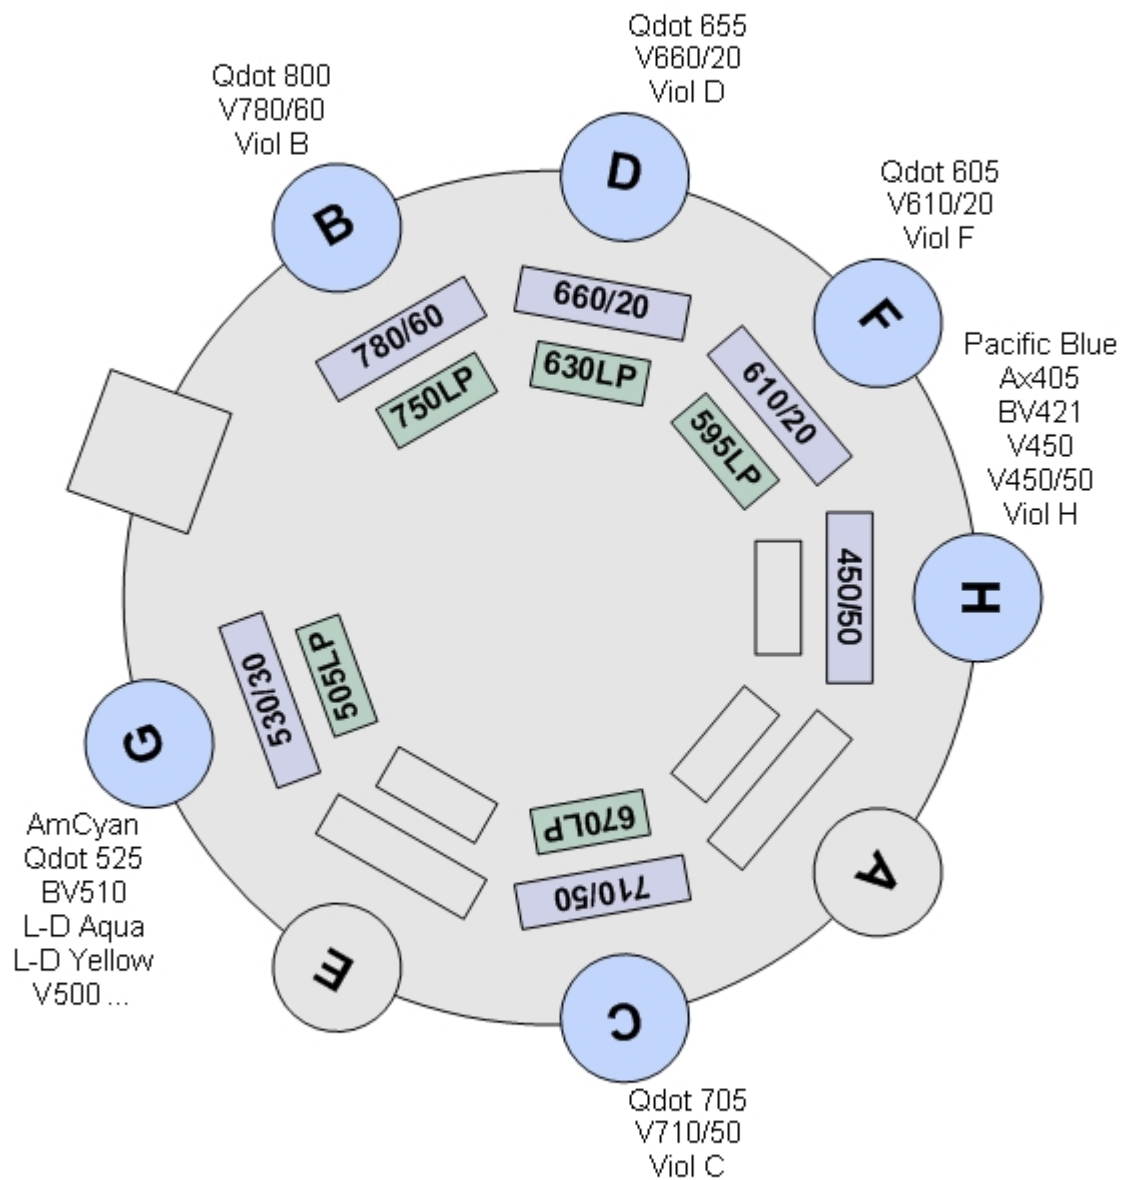

### Red Laser (640nm)

### Blue Laser (488nm) SSC

Violet Laser  
(405nm)

UV Laser  
(351nm)

Indo-1 (Blue)  
U530/30  
U645 LP  
UV A

DAPI  
Hoechst Blue  
DyLight 350  
U450/50  
UV B

Yellow Green Laser  
(561nm)